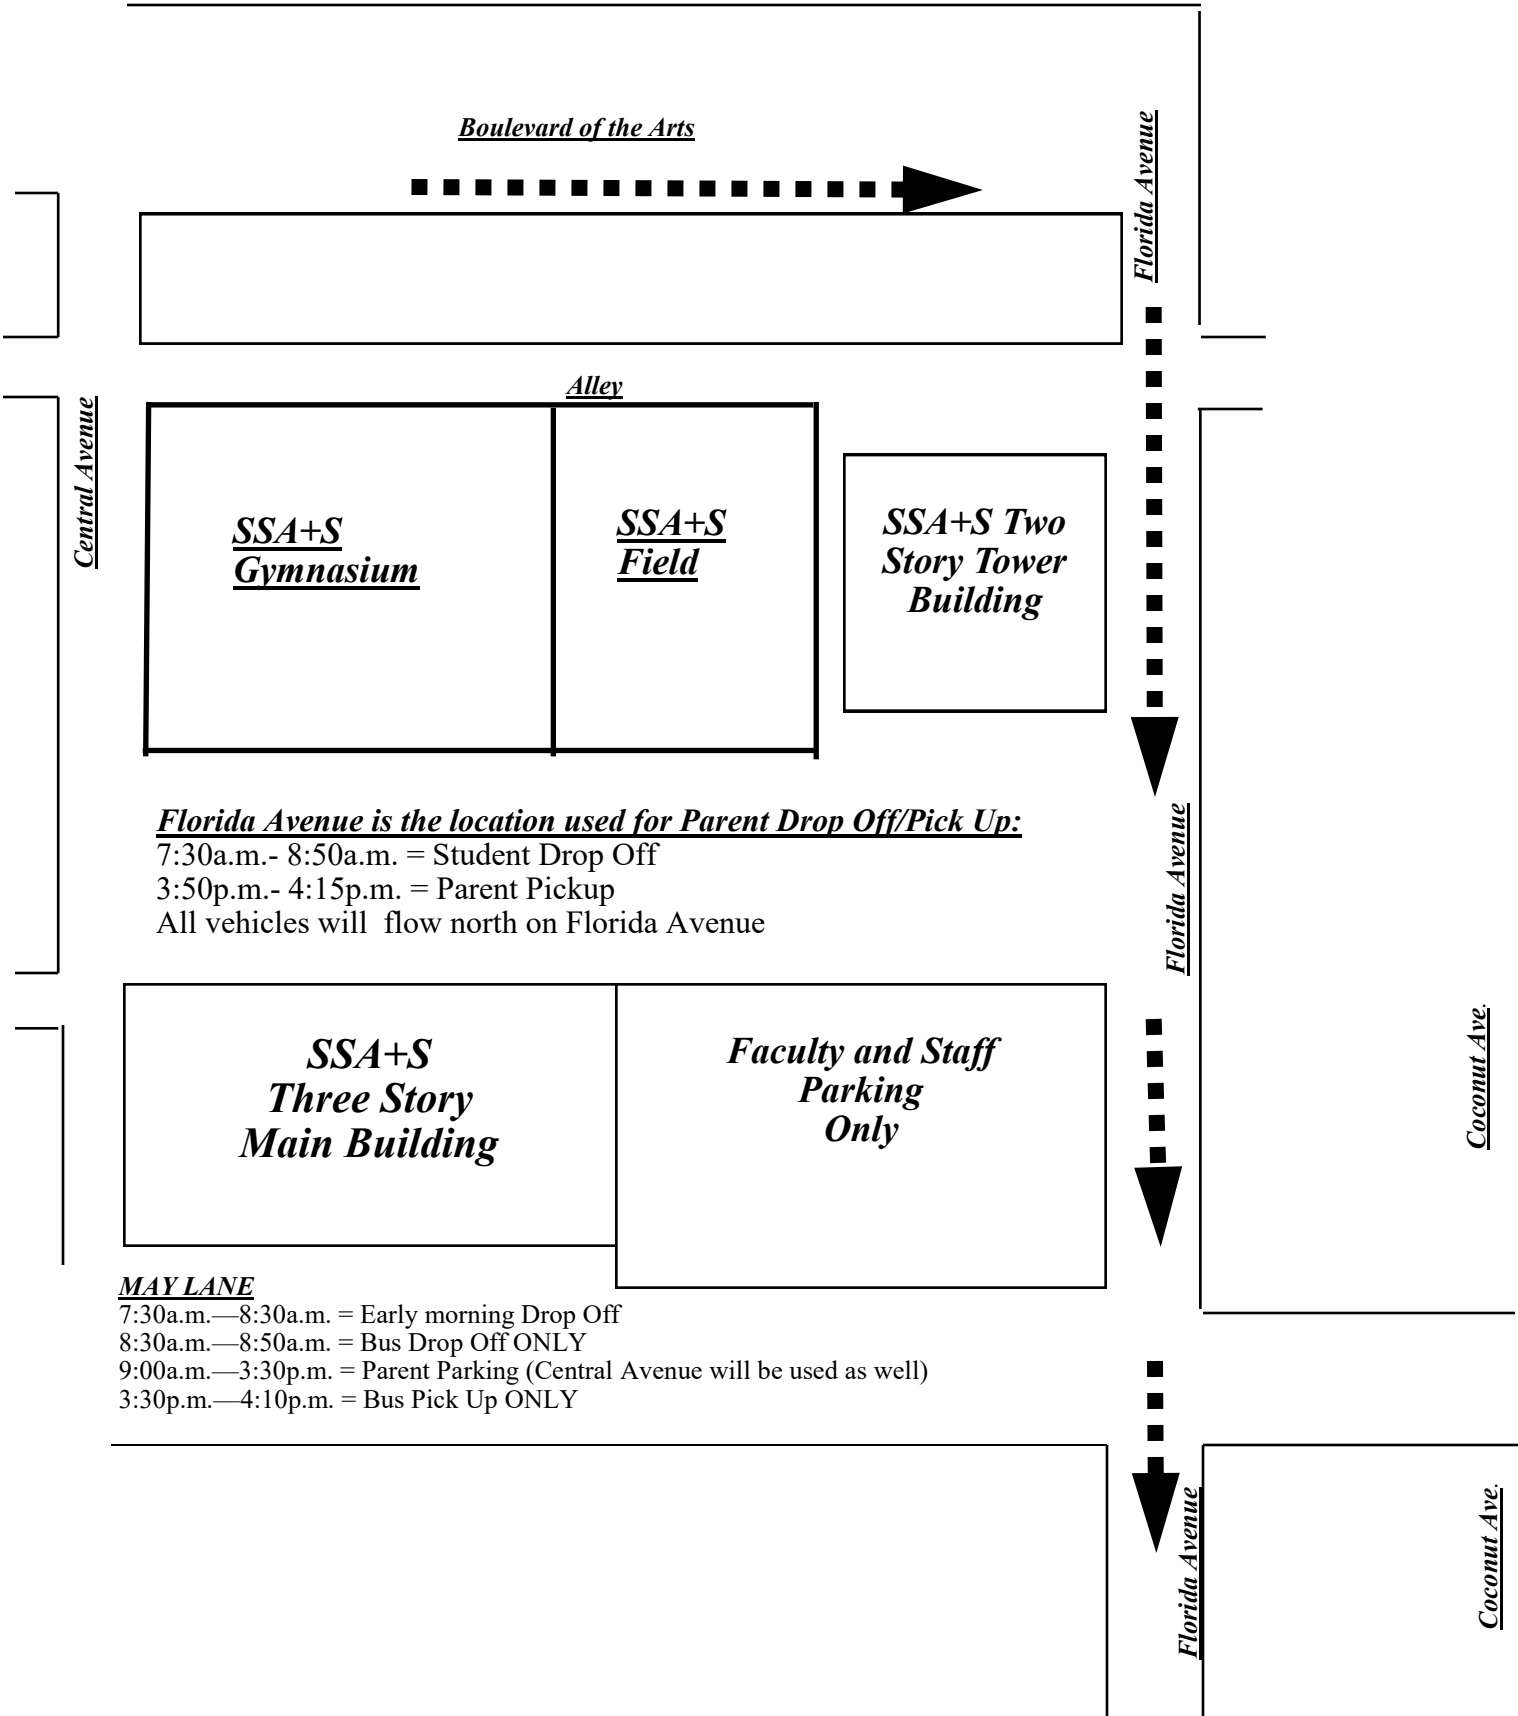

Sarasota School of Arts and Sciences
Traffic Pattern

2018-2019

Florida Avenue is the location used for Parent Drop Off/Pick Up:

7:30a.m.- 8:50a.m. = Student Drop Off
 3:50p.m.- 4:15p.m. = Parent Pickup
 All vehicles will flow north on Florida Avenue

MAYLANE

7:30a.m.—8:30a.m. = Early morning Drop Off
 8:30a.m.—8:50a.m. = Bus Drop Off ONLY
 9:00a.m.—3:30p.m. = Parent Parking (Central Avenue will be used as well)
 3:30p.m.—4:10p.m. = Bus Pick Up ONLY