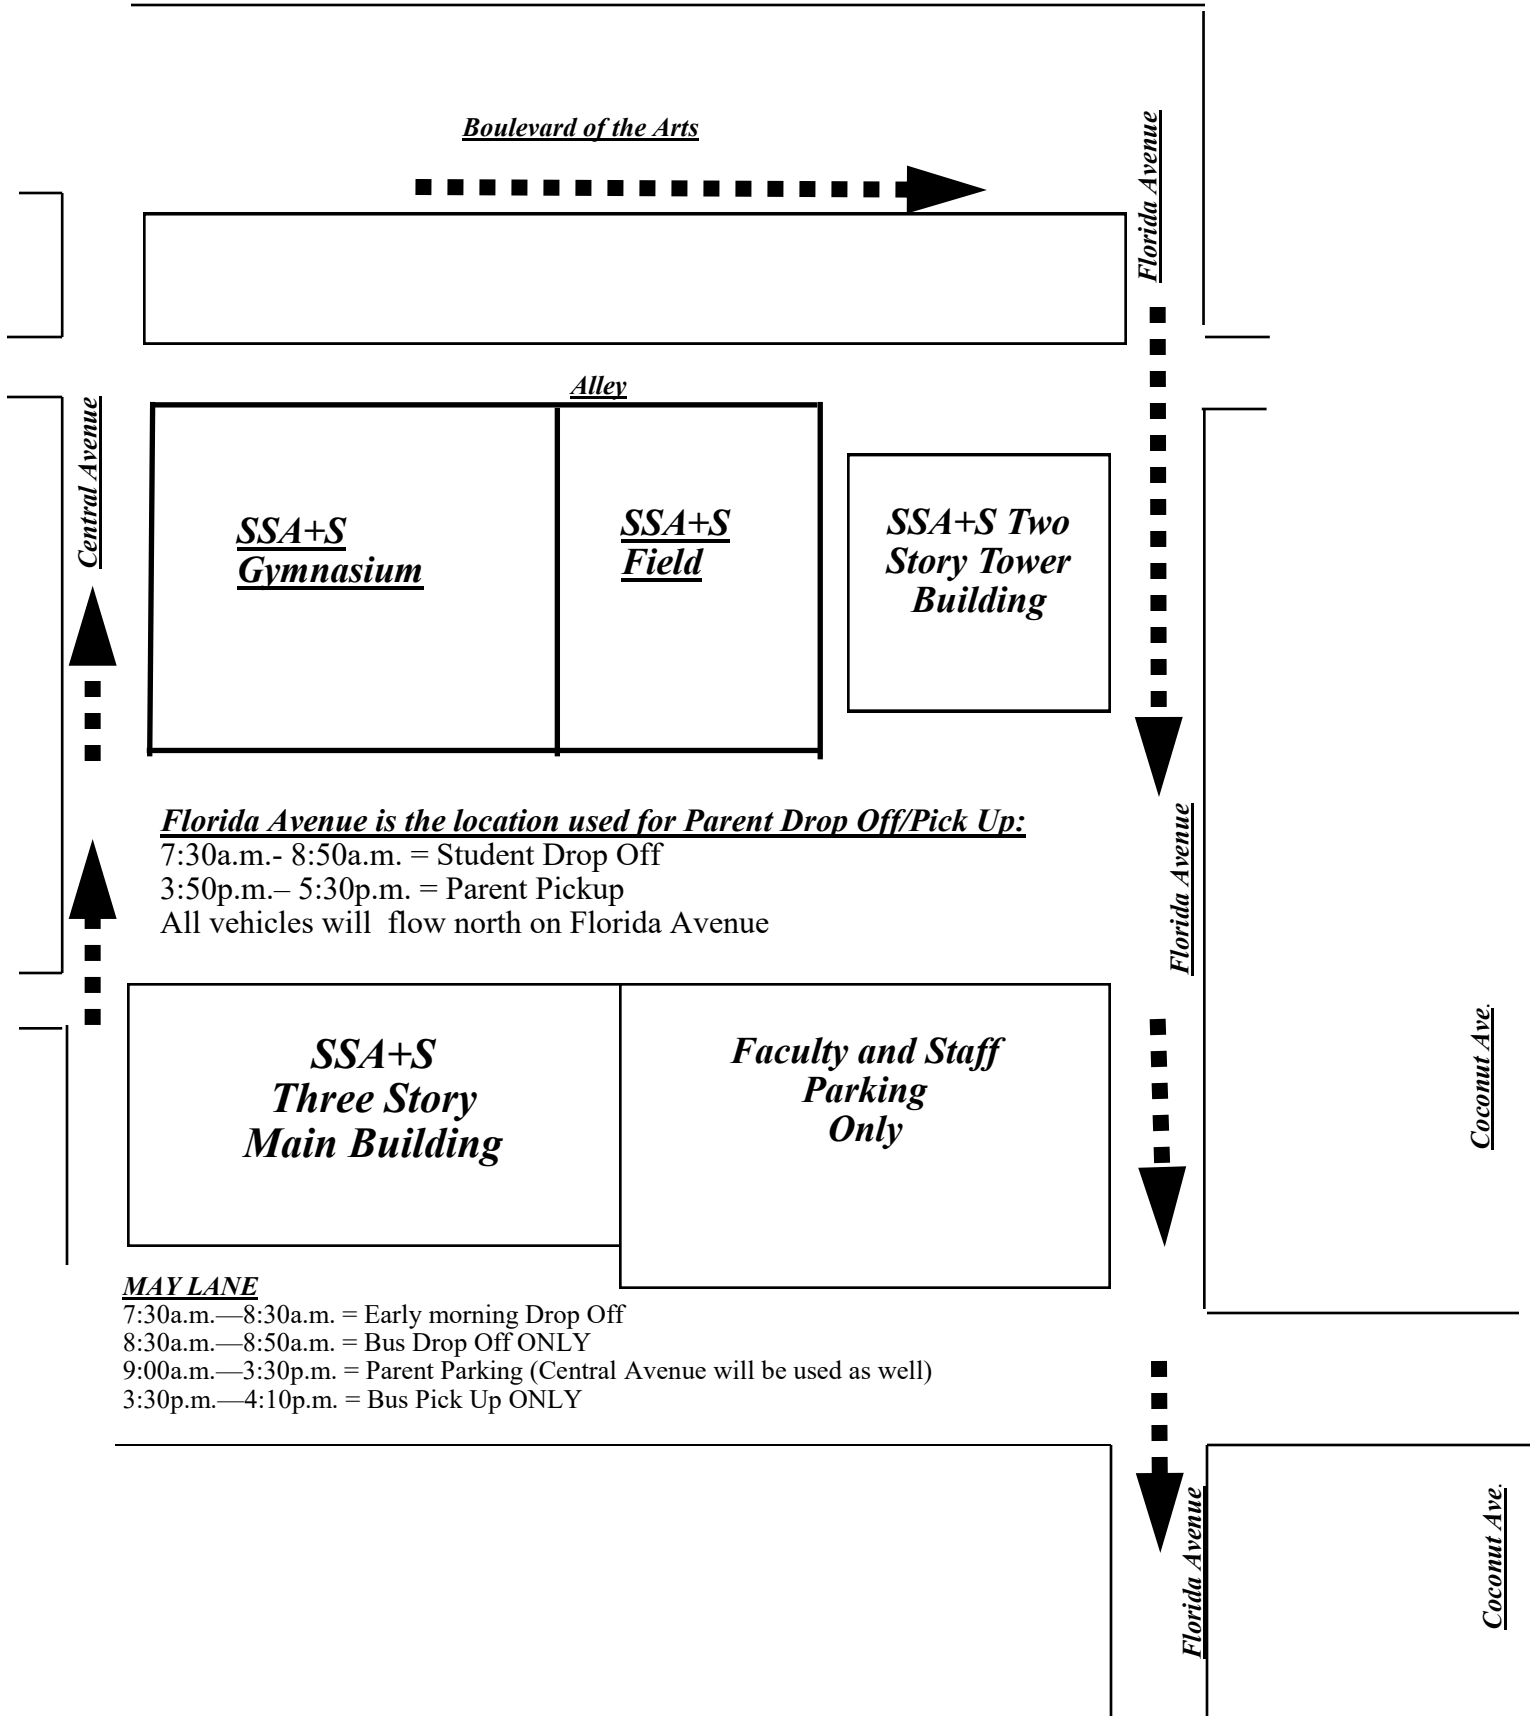

**Sarasota School of Arts and Sciences**  
**Traffic Pattern**

**Florida Avenue is the location used for Parent Drop Off/Pick Up:**

7:30a.m.- 8:50a.m. = Student Drop Off  
 3:50p.m.- 5:30p.m. = Parent Pickup  
 All vehicles will flow north on Florida Avenue

**MAYLANE**

7:30a.m.—8:30a.m. = Early morning Drop Off  
 8:30a.m.—8:50a.m. = Bus Drop Off ONLY  
 9:00a.m.—3:30p.m. = Parent Parking (Central Avenue will be used as well)  
 3:30p.m.—4:10p.m. = Bus Pick Up ONLY