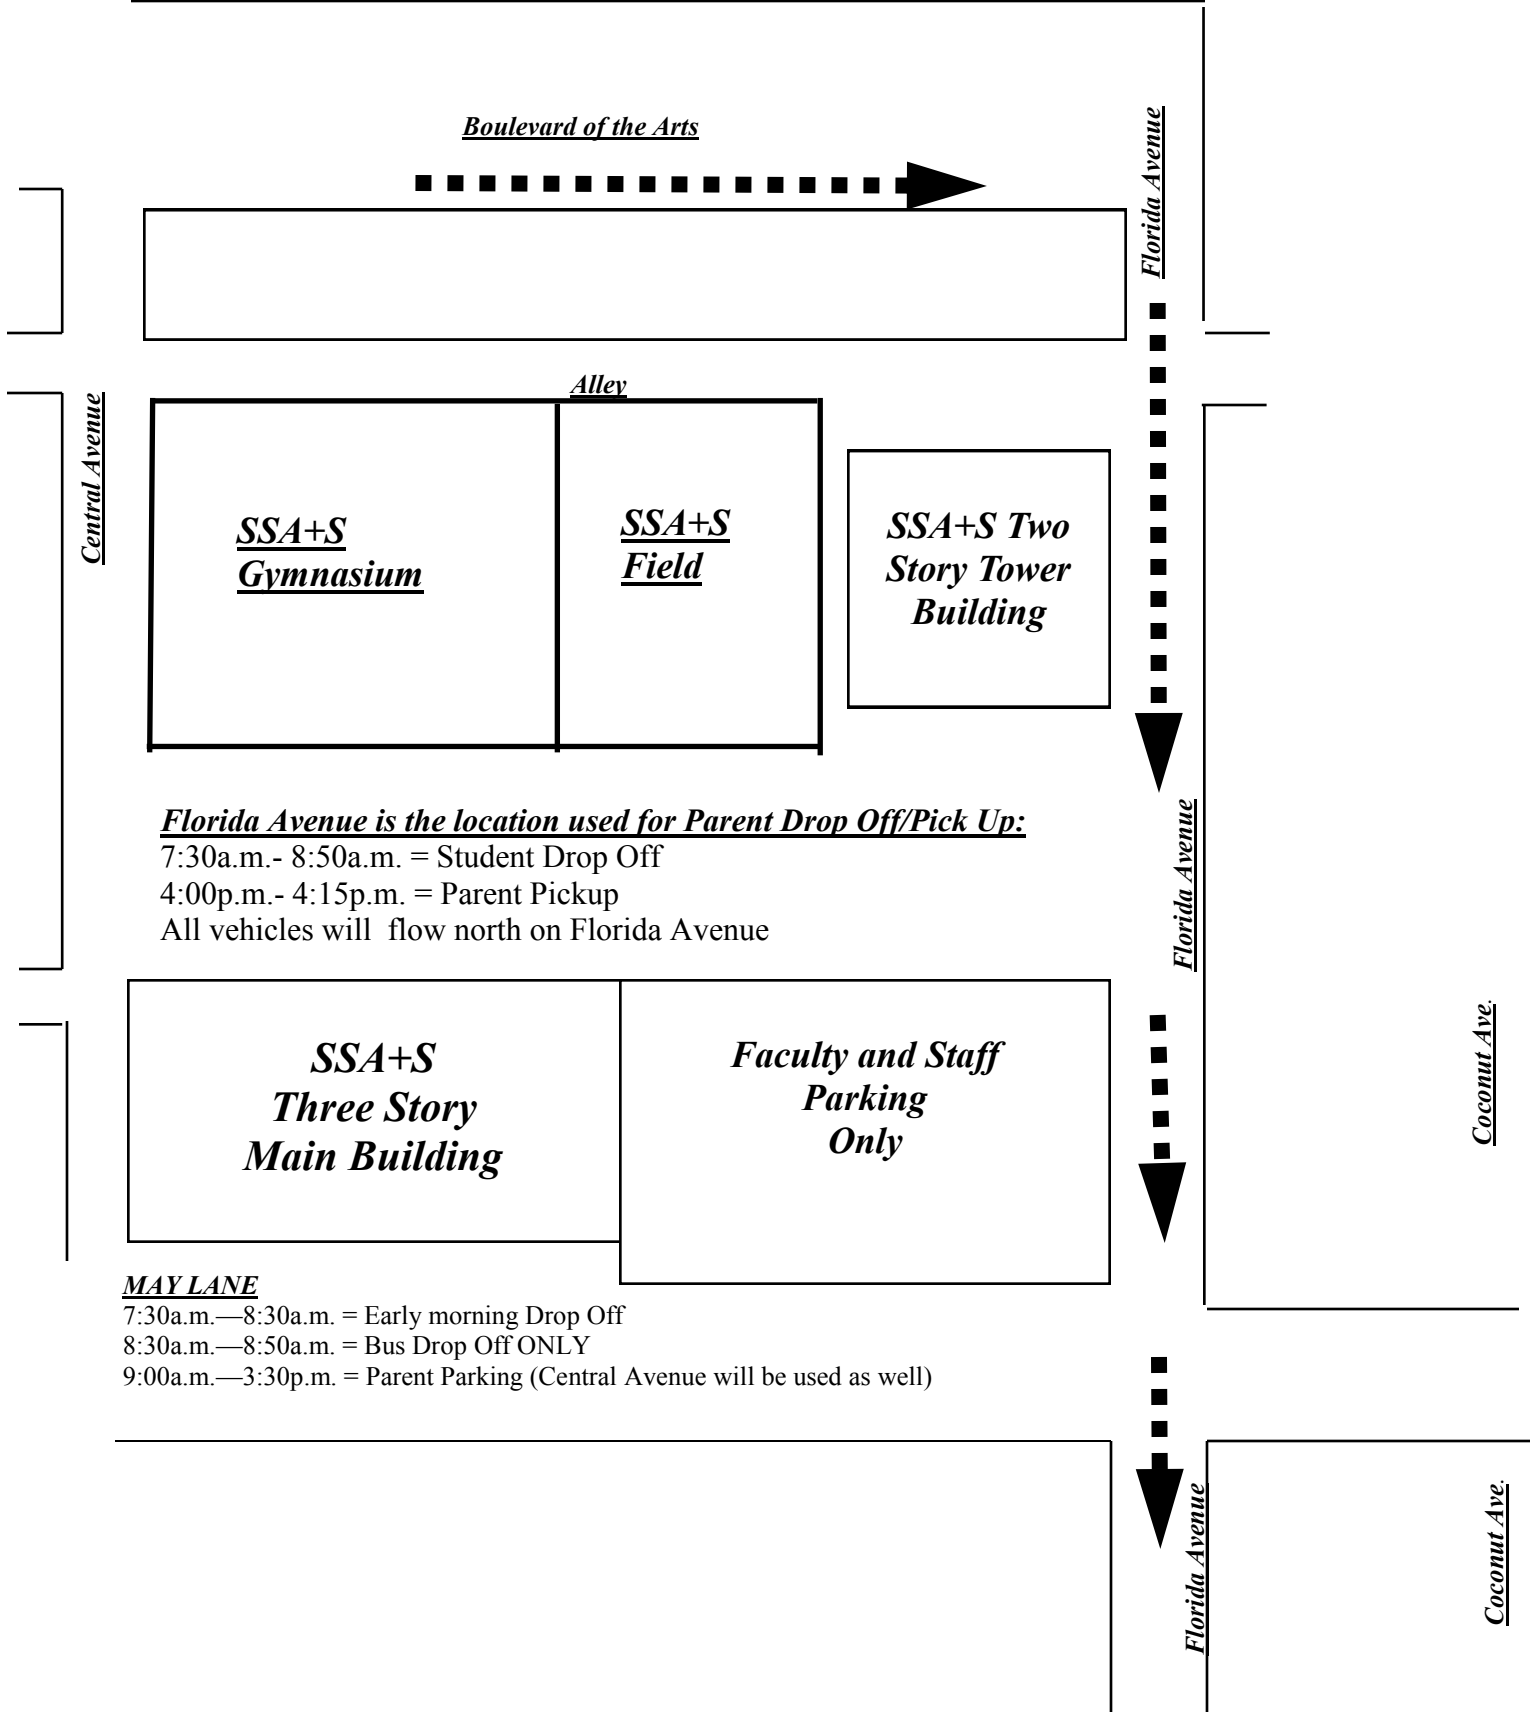

Sarasota School of Arts and Sciences
Traffic Pattern

2017-2018

Florida Avenue is the location used for Parent Drop Off/Pick Up:

7:30a.m.- 8:50a.m. = Student Drop Off
 4:00p.m.- 4:15p.m. = Parent Pickup
 All vehicles will flow north on Florida Avenue

MAYLANE

7:30a.m.—8:30a.m. = Early morning Drop Off
 8:30a.m.—8:50a.m. = Bus Drop Off ONLY
 9:00a.m.—3:30p.m. = Parent Parking (Central Avenue will be used as well)